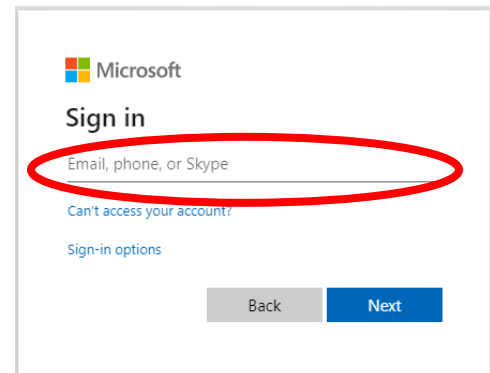

Enter your email address. Click "Next"