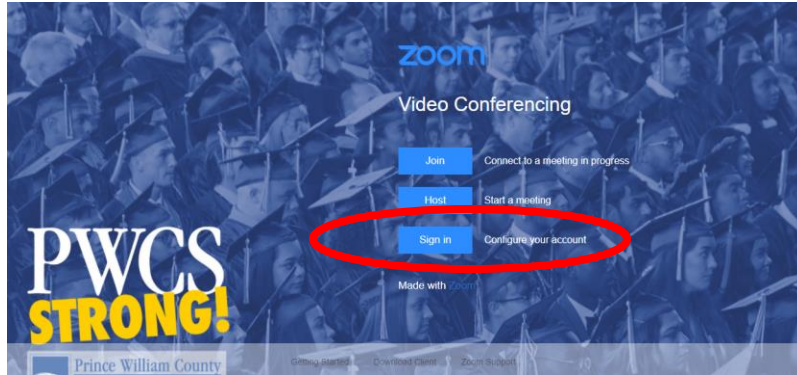

Launching Your PWCS Zoom Account

Launch Chrome. Go to the following website: zoom.pwcsbackpack.com

Click the **Sign In** button

If you see your own Microsoft account, click it.
If not select "Use another account"