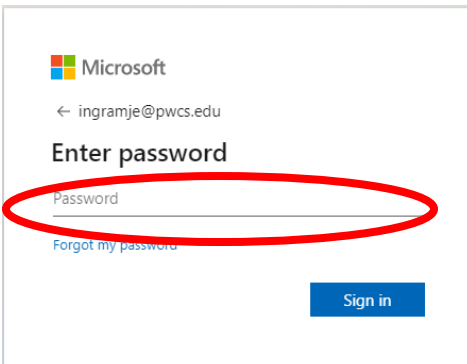

Enter your password. Click "Sign in"