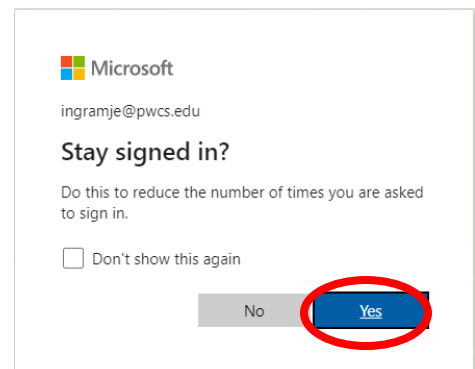

Click "Yes" to stay signed in