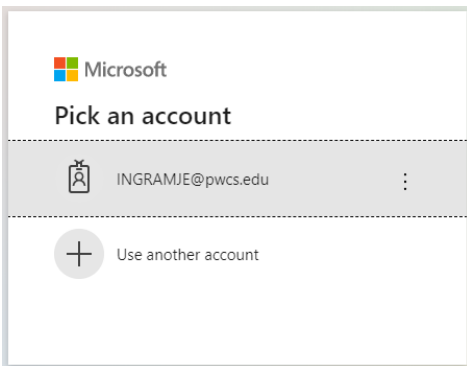

Launching Your PWCS Zoom Account

Launch Chrome. Go to the following website: zoom.pwcsbackpack.com

Click the **Sign In** button

If you see your own Microsoft account, click it.
If not select "Use another account"